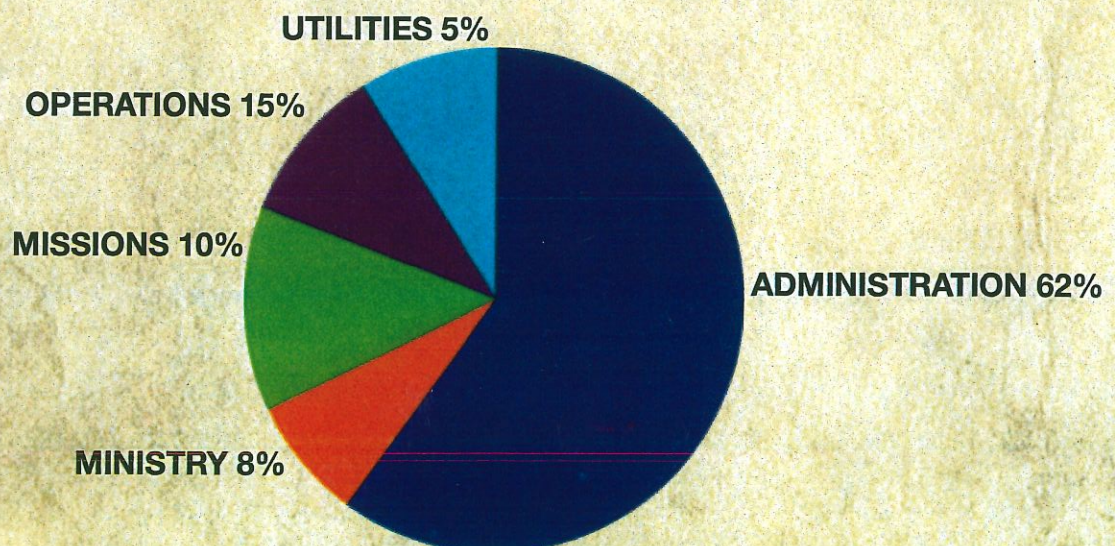

Giving at a Glance General Fund

figures show a 43% increase in 11 years

YEAR	DOLLARS	CHANGE
2010	346,749.58	
2011	361,213.00	+ 4%
2012	419,563.00	+ 16%
2013	395,477.60	- 6%
2014	402,306.94	+ 2%
2015	420,821.09	+ 5%
2016	438,246.16	+ 4%
2017	448,705.00	+ 2%
2018	456,428.22	+ 2%
2019	481,437.00	+ 5%
2020	475,536.00	- 1%
2021	521,220.00	+ 10%

2022 Budget Percentage of Use